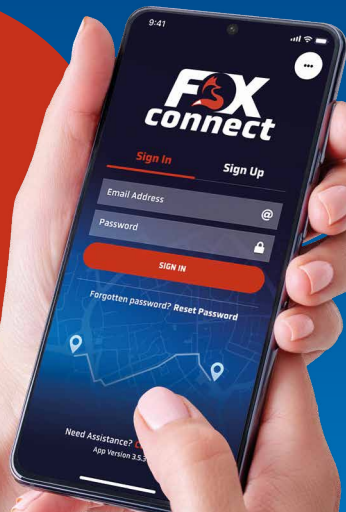

# FOX connect

Try a brand new  
and convenient  
way to travel  
in **South West  
Leicestershire\***

Book your journey to travel  
anywhere in the **Service Area** or direct to:

- Fosse Park • Enderby Park & Ride •
- Next HQ • Magna Park • Carlton Park •
- Hinckley and Narborough train station •

## Booking a journey is as easy as 1,2,3 with the FoxConnect app

- Step 1:** Click the plus icon to book a trip – enable location services by clicking ‘Yes’.
- Step 2:** Choose your destination, select passenger requirements and set the departure time from your pick-up point.
- Step 3:** You’re ready to go. Get picked up and dropped off at your destination.