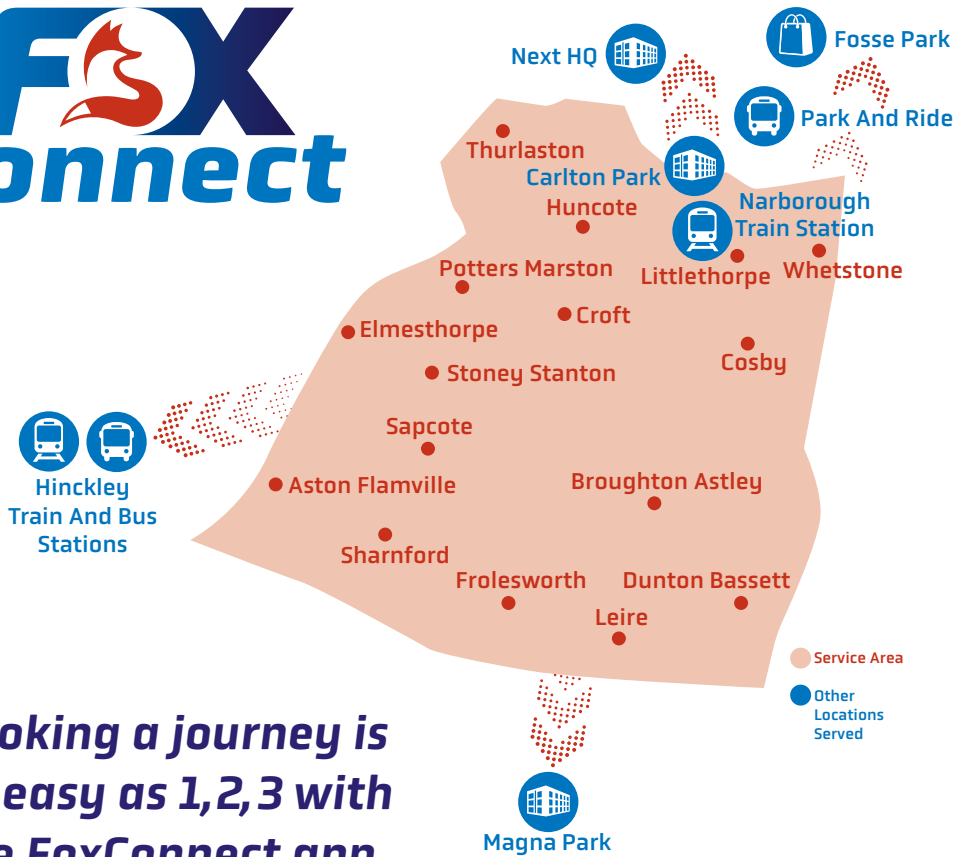

# FOX connect

Try a brand new  
and convenient  
way to travel  
in **South West  
Leicestershire\***

Book your journey to travel  
anywhere in the **Service Area** or direct to:

- Fosse Park • Enderby Park & Ride •
- Next HQ • Magna Park • Carlton Park •
- Hinckley and Narborough train station •

Operated by  
**national  
express**  
Transport Solutions

 **Leicestershire  
County Council**

 **Department  
for Transport**

\* Service area shown on the map, see overlay.

## Booking a journey is as easy as 1,2,3 with the FoxConnect app

- Step 1:** Click the plus icon to book a trip – enable location services by clicking ‘Yes’.
- Step 2:** Choose your destination, select passenger requirements and set the departure time from your pick-up point.
- Step 3:** You’re ready to go. Get picked up and dropped off at your destination.