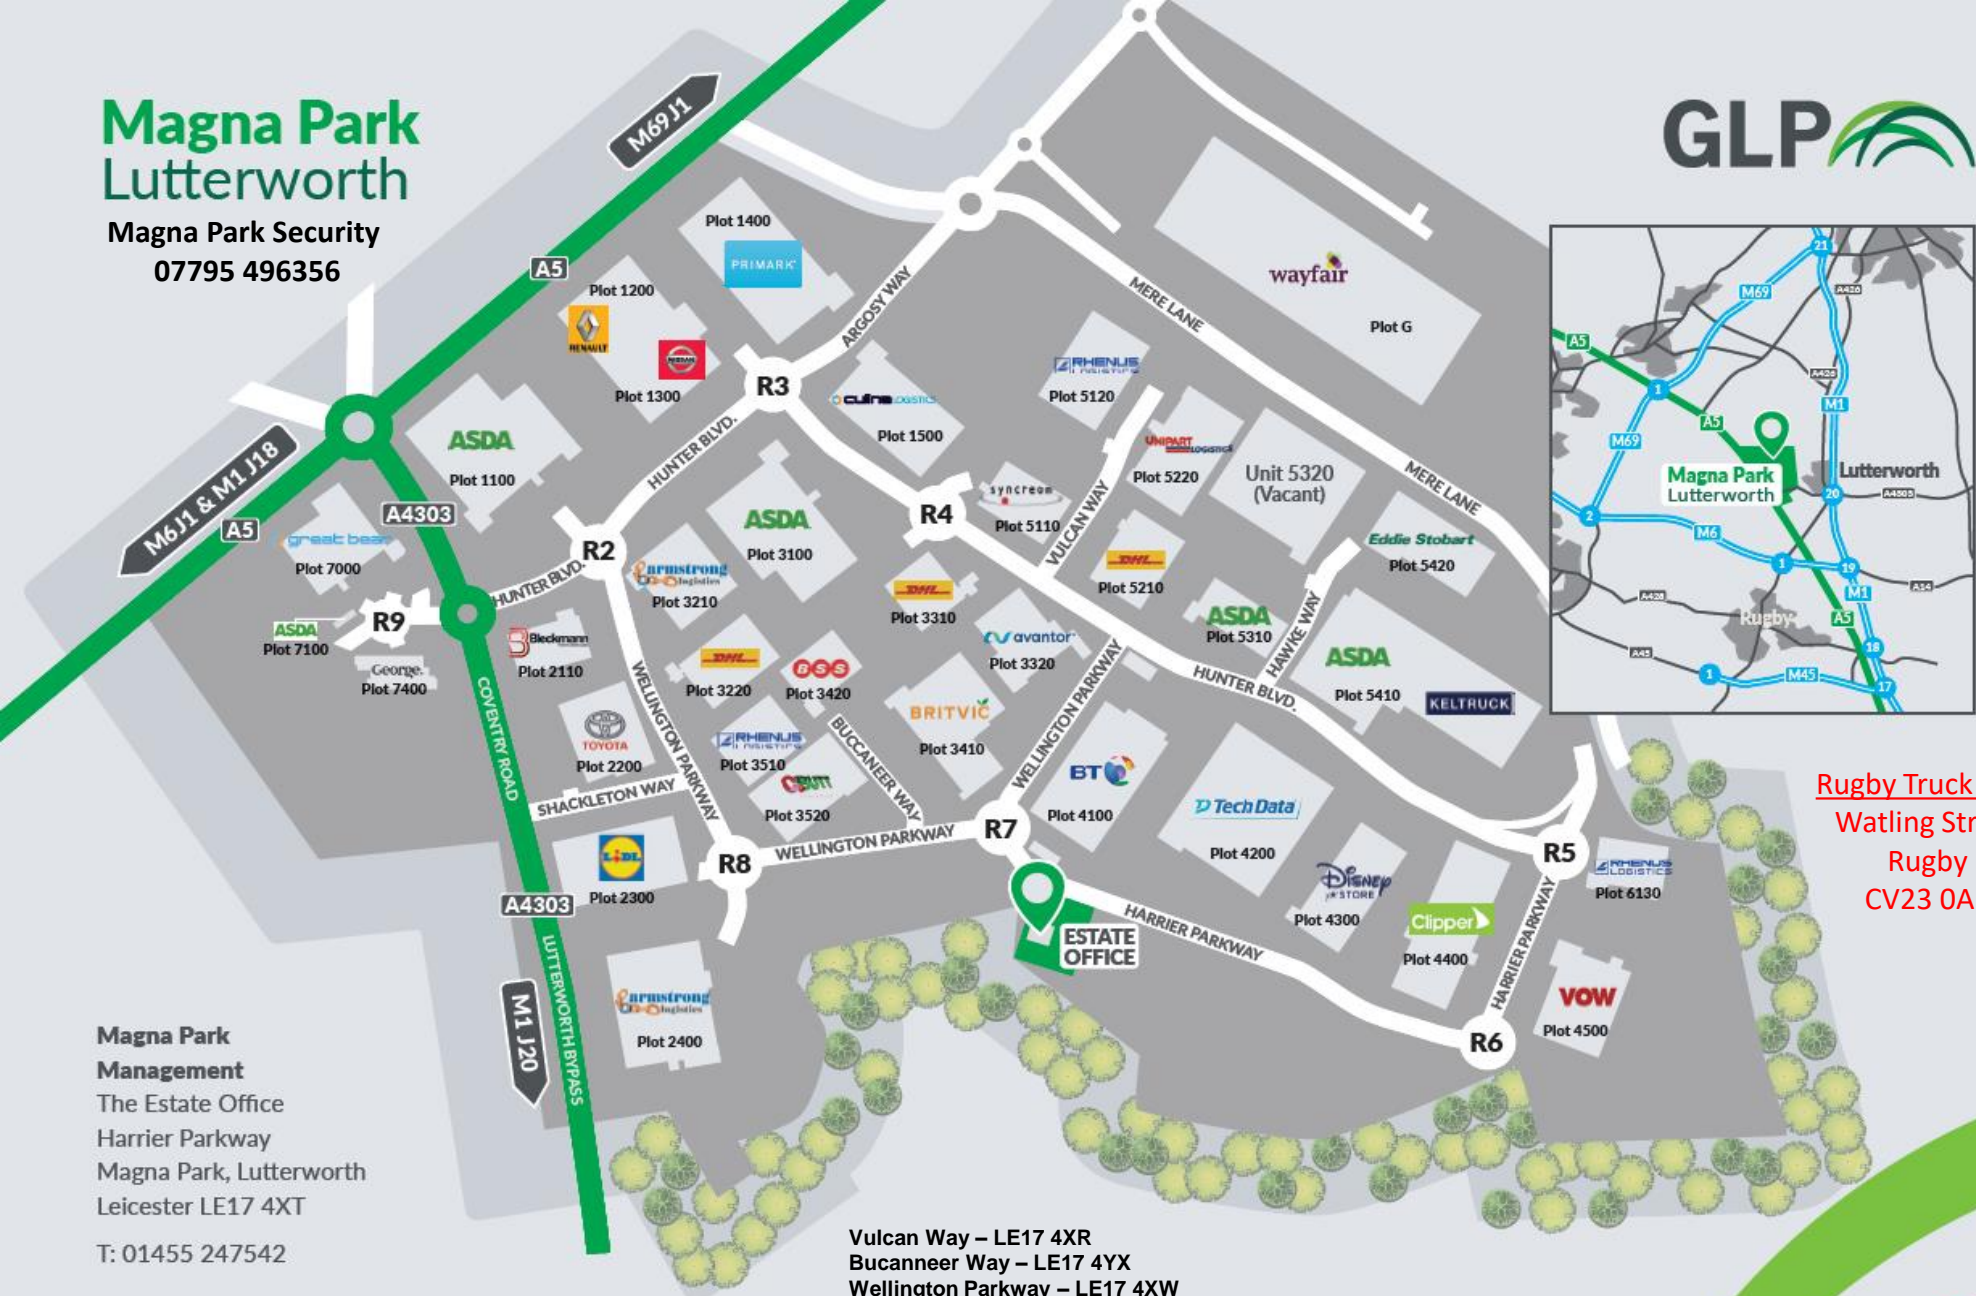

# Magna Park Lutterworth

Magna Park Security  
07795 496356

Rugby Truck Stop  
Watling Street  
Rugby  
CV23 0AE

**Magna Park Management**  
The Estate Office  
Harrier Parkway  
Magna Park, Lutterworth  
Leicester LE17 4XT  
T: 01455 247542

- Vulcan Way – LE17 4XR
- Buccaneer Way – LE17 4YX
- Wellington Parkway – LE17 4XW
- Shackleton Way – LE17 4XP
- Harrier Parkway – LE17 4XT
- Hunter Boulevard/Arogsy Way – LE17 4XN
- Coventry Road – LE17 4XH
- Plot G – LE17 4GG